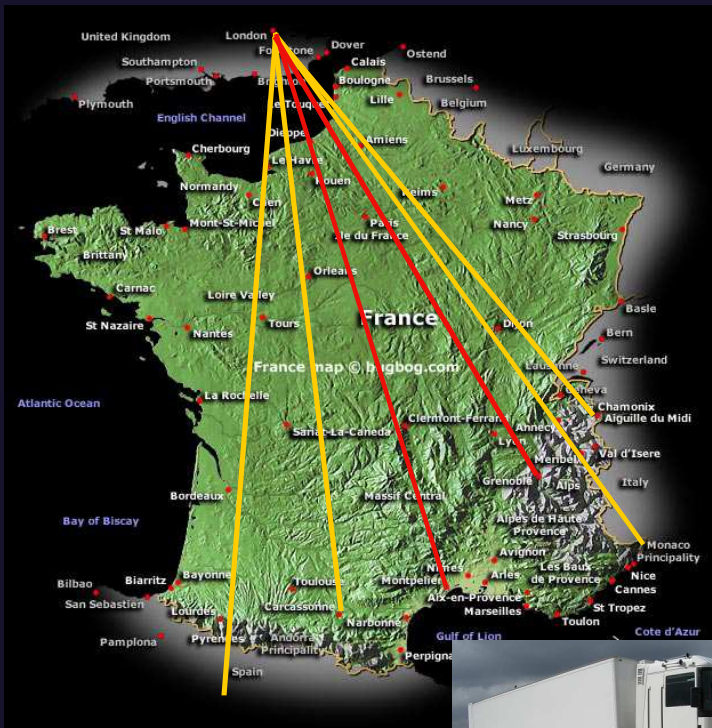

PERFORM
BIGGER BETTER FASTER

AMS MOTORCYCLES

0118 9695600

WEEKLY MOTORCYCLE TRANSPORT TO EUROPE

AMS operates vehicles from 4 UK pick up points to destinations in France on a weekly timetable.

**Grenoble every Saturday from £182.00 and
Montpellier every Sunday from £197.00.**

**We also offer 4 day break transport to several
locations in Spain, France, Switzerland and Italy.**

The vehicles have a capacity of up to 36 bikes with a secure strap down system , all bikes and luggage are fully insured.